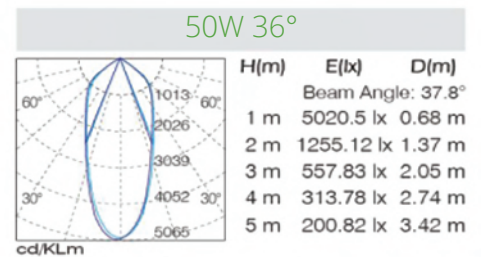

## Specifications

<b>Colour Range</b>	2700-5000k
<b>Luminous Flux</b>	2400/3100/3400/4300lm
<b>Power Consumption</b>	30W/35W/40W/50W
<b>Input Voltage</b>	AC 100-240V
<b>Output Voltage</b>	36V
<b>Operating Temp.</b>	-40°C to 50°C
<b>Beam angle</b>	36°/45°/60°
<b>CRI</b>	Ra >85
<b>Power Factor</b>	>0.95
<b>Chipset</b>	Sharp COB
<b>Driver</b>	Class II
<b>Dimmable</b>	Triac (standard) Dali & 1-10V (option)
<b>IP Rating</b>	IP40

## Dimensions & Materials

<b>Product Dimensions (mm)</b>	242*150*100 (L*W*H)
<b>Cutout Dimensions (mm)</b>	220*130 (L*W)
<b>Housing Colour</b>	Matte White / Matte Black
<b>Housing Material</b>	Aluminum Alloy
<b>Reflector</b>	1090 Aluminum, polished anodizing, clear diffuser

## Dimensions & Photometrics