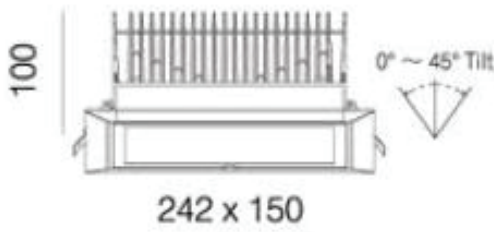

## Dimensions & Materials

<b>Product Dimensions (mm)</b>	242*150*100 (L*W*H)
<b>Cutout Dimensions (mm)</b>	220*130 (L*W)
<b>Housing Colour</b>	Matte White / Matte Black
<b>Housing Material</b>	Aluminum Alloy
<b>Reflector</b>	1090 Aluminum, polished anodizing, clear diffuser

## Dimensions & Photometrics