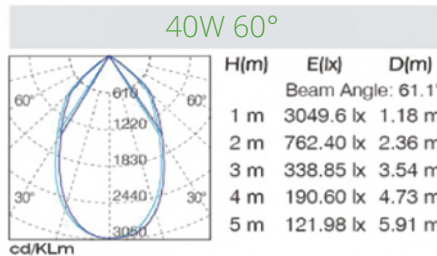

## Specifications

<b>Colour Range</b>	2700-5000k
<b>Luminous Flux</b>	2400/3100/3400/4300lm
<b>Power Consumption</b>	30W/35W/40W/50W
<b>Input Voltage</b>	AC 100-240V
<b>Output Voltage</b>	36V
<b>Operating Temp.</b>	-40°C to 50°C
<b>Beam angle</b>	36°/45°/60°
<b>CRI</b>	Ra >85
<b>Power Factor</b>	>0.95
<b>Chipset</b>	Sharp COB
<b>Driver</b>	Class II
<b>Dimmable</b>	Triac (standard) Dali & 1-10V (option)
<b>IP Rating</b>	IP40

## Dimensions & Materials

<b>Product Dimensions (mm)</b>	242*150*100 (L*W*H)
<b>Cutout Dimensions (mm)</b>	220*130 (L*W)
<b>Housing Colour</b>	Matte White / Matte Black
<b>Housing Material</b>	Aluminum Alloy
<b>Reflector</b>	1090 Aluminum, polished anodizing, clear diffuser

## Dimensions & Photometrics