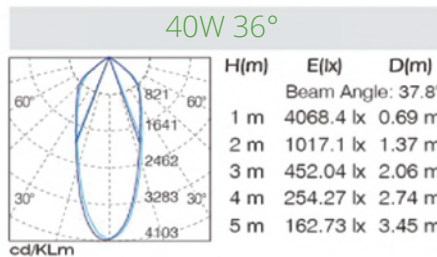

## Specifications

<b>Colour Range</b>	2700-5000k
<b>Luminous Flux</b>	2400/3100/3400/4300lm
<b>Power Consumption</b>	30W/35W/40W/50W
<b>Input Voltage</b>	AC 100-240V
<b>Output Voltage</b>	36V
<b>Operating Temp.</b>	-40°C to 50°C
<b>Beam angle</b>	36°/45°/60°
<b>CRI</b>	Ra >85
<b>Power Factor</b>	>0.95
<b>Chipset</b>	Sharp COB
<b>Driver</b>	Class II
<b>Dimmable</b>	Triac (standard) Dali & 1-10V (option)
<b>IP Rating</b>	IP40

## Dimensions & Materials

<b>Product Dimensions (mm)</b>	242*150*100 (L*W*H)
<b>Cutout Dimensions (mm)</b>	220*130 (L*W)
<b>Housing Colour</b>	Matte White / Matte Black
<b>Housing Material</b>	Aluminum Alloy
<b>Reflector</b>	1090 Aluminum, polished anodizing, clear diffuser

## Dimensions & Photometrics