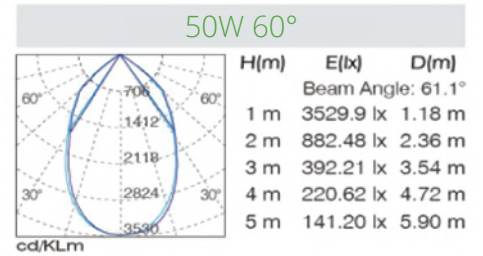

## Specifications

<b>Colour Range</b>	2700-5000k
<b>Luminous Flux</b>	2400/3100/3400/4300lm
<b>Power Consumption</b>	30W/35W/40W/50W
<b>Input Voltage</b>	AC 100-240V
<b>Output Voltage</b>	36V
<b>Operating Temp.</b>	-40°C to 50°C
<b>Beam angle</b>	36°/45°/60°
<b>CRI</b>	Ra >85
<b>Power Factor</b>	>0.95
<b>Chipset</b>	Sharp COB
<b>Driver</b>	Class II
<b>Dimmable</b>	Triac (standard) Dali & 1-10V (option)
<b>IP Rating</b>	IP40

## Dimensions & Materials

<b>Product Dimensions (mm)</b>	242*150*100 (L*W*H)
<b>Cutout Dimensions (mm)</b>	220*130 (L*W)
<b>Housing Colour</b>	Matte White / Matte Black
<b>Housing Material</b>	Aluminum Alloy
<b>Reflector</b>	1090 Aluminum, polished anodizing, clear diffuser

## Dimensions & Photometrics

## Product Range

Model#	Dimension	Beam Angle	CCT	Lumens	Wattage	LED
GDLUC-30W-01	242*150*100	36°/45°/60°	2700-5000k	2400	30W	Sharp COB
GDLUC-35W-01	242*150*100	36°/45°/60°	2700-5000k	3100	35W	Sharp COB
GDLUC-40W-01	242*150*100	36°/45°/60°	2700-5000k	3400	40W	Sharp COB
GDLUC-50W-01	242*150*100	36°/45°/60°	2700-5000k	4300	50W	Sharp COB