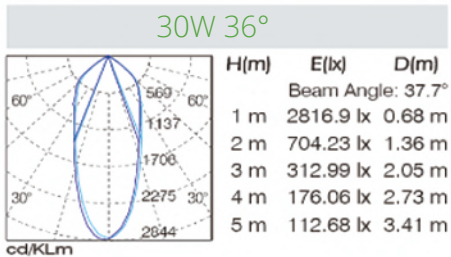

## Specifications

<b>Colour Range</b>	2700-5000k
<b>Luminous Flux</b>	2400/3100/3400/4300lm
<b>Power Consumption</b>	30W/35W/40W/50W
<b>Input Voltage</b>	AC 100-240V
<b>Output Voltage</b>	36V
<b>Operating Temp.</b>	-40°C to 50°C
<b>Beam angle</b>	36°/45°/60°
<b>CRI</b>	Ra >85
<b>Power Factor</b>	>0.95
<b>Chipset</b>	Sharp COB
<b>Driver</b>	Class II
<b>Dimmable</b>	Triac (standard) Dali & 1-10V (option)
<b>IP Rating</b>	IP40

## Dimensions & Materials

<b>Product Dimensions (mm)</b>	242*150*100 (L*W*H)
<b>Cutout Dimensions (mm)</b>	220*130 (L*W)
<b>Housing Colour</b>	Matte White / Matte Black
<b>Housing Material</b>	Aluminum Alloy
<b>Reflector</b>	1090 Aluminum, polished anodizing, clear diffuser

## Dimensions & Photometrics