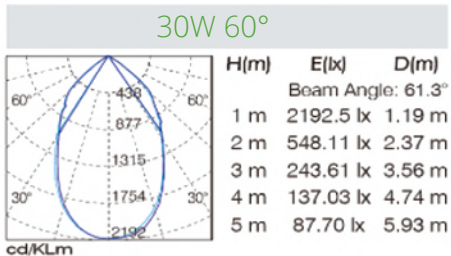

## Specifications

<b>Colour Range</b>	2700-5000k
<b>Luminous Flux</b>	2400/3100/3400/4300lm
<b>Power Consumption</b>	30W/35W/40W/50W
<b>Input Voltage</b>	AC 100-240V
<b>Output Voltage</b>	36V
<b>Operating Temp.</b>	-40°C to 50°C
<b>Beam angle</b>	36°/45°/60°
<b>CRI</b>	Ra >85
<b>Power Factor</b>	>0.95
<b>Chipset</b>	Sharp COB
<b>Driver</b>	Class II
<b>Dimmable</b>	Triac (standard) Dali & 1-10V (option)
<b>IP Rating</b>	IP40

## Dimensions & Materials

<b>Product Dimensions (mm)</b>	242*150*100 (L*W*H)
<b>Cutout Dimensions (mm)</b>	220*130 (L*W)
<b>Housing Colour</b>	Matte White / Matte Black
<b>Housing Material</b>	Aluminum Alloy
<b>Reflector</b>	1090 Aluminum, polished anodizing, clear diffuser

## Dimensions & Photometrics